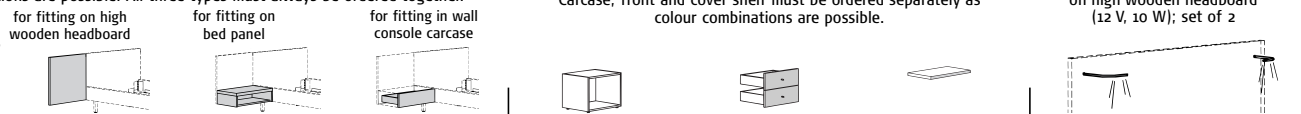

Bed accessories

Article	Bed panel		Wall console carcass		Wall console drawer		Carcass 2R		Drawers 2R		Cover shelf		Bed lamp	
	60 x 57.2 x 4.1		16 x 60 x 38.9		16 x 60 x 2		35.2 x 50 x 37.9		35.2 x 50 x 40		3.3 x 50 x 40			
HxWxD in cm	Order no.	Price	Order no.	Price	Order no.	Price	Order no.	Price	Order no.	Price	Order no.	Price	Order no.	Price
Polar-white lacquer	67002	-	67102	-	67202	-	60522	-	61522	-	60502	-	67000	-
Walnut	67007	-	67107	-	67207	-	60527	-	61527	-	60507	-	67000	-
Sand lacquer	-	-	-	-	67208	-	-	-	61528	-	-	-	67000	-
Oak mocca	67003	-	67103	-	67203	-	60523	-	61523	-	60503	-	67000	-
High-gloss polar-white	-	-	-	-	67205	-	-	-	61525	-	-	-	-	-
High-gloss sand	-	-	-	-	67206	-	-	-	61526	-	-	-	-	-

The rear wall panel, carcass, drawers and panel shelves can only be fitted between two basic wardrobe units. They must be ordered separately as colour combinations are possible. At least one set of panel shelves is essential for fitting the rear wall panel. One panel shelf is essential as the top end unit when fitting the horizontal passepartout frame.