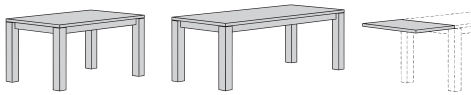

only 1 extension board per dining table possible

Dining table 150		Dining table 210		Extension board	
75 x 150 x 90		75 x 210 x 90		3.2 x 60 x 90	
Order no.	Price	Order no.	Price	Order no.	Price
66602	-	66202	-	66402	-
66607	-	66207	-	66407	-
-	-	-	-	-	-
66603	-	66203	-	66403	-