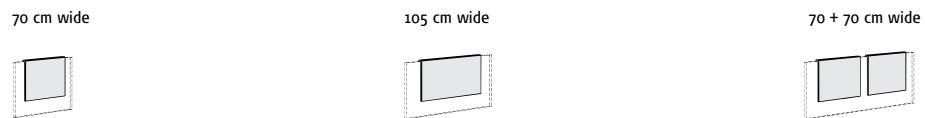

Textile leather upholstery **NEW**

Textile leather upholstery is hung over the high wooden headboard.

Article	for 90 cm wide wooden headboard		for 120 cm and 140 cm wide wooden headboard		for 160 cm and 180 cm wide wooden headboard	
	Order no.	Price	Order no.	Price	Order no.	Price
Textile leather white	67532	-	67552	-	67592	-
Textile leather sand	67538	-	67558	-	67598	-
Textile leather brown	67533	-	67553	-	67593	-

The bed panel, wall console carcass and wall console drawer must be ordered separately as colour combinations are possible. All three types must always be ordered together.

Carcass, front and cover shelf must be ordered separately as colour combinations are possible.

with swan neck; fitted left and right on high wooden headboard (12 V, 10 W); set of 2