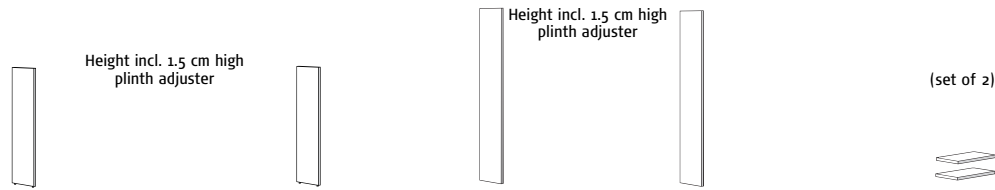

Side-panels Side-panel accessories

Note: From a load of 15 kg centre partitions must be fitted down to the floor with 136.6 cm wide wooden shelves.
with wall bracket (for 136.6 cm width)

Article	Outer side-panel 8R, left		Outer side-panel 8R, right		Centre side-panel 8R		Outer side-panel 12R		Centre side-panel 12R		Wooden shelves					
	145.8 x 3.3 x 37.9		145.8 x 3.3 x 37.9		145.8 x 3.3 x 37.9		216.2 x 3.3 x 37.9		216.2 x 3.3 x 37.9		3.3 x 46.6 x 37.9		3.3 x 66.6 x 37.9		3.3 x 136.6 x 37.9	
HxWxD in cm	Order no.	Price	Order no.	Price	Order no.	Price	Order no.	Price	Order no.	Price	Order no.	Price	Order no.	Price	Order no.	Price
Polar-white lacquer	64182	-	64282	-	64482	-	64112	-	64412	-	64652	-	64642	-	64612	-
Walnut	64187	-	64287	-	64487	-	64117	-	64417	-	64657	-	64647	-	64617	-
Sand lacquer NEW	64188	-	64288	-	64488	-	64118	-	64418	-	64658	-	64648	-	64618	-
Oak mocca	64183	-	64283	-	64483	-	64113	-	64413	-	64653	-	64643	-	64613	-
High-gloss polar-white																
High-gloss sand NEW