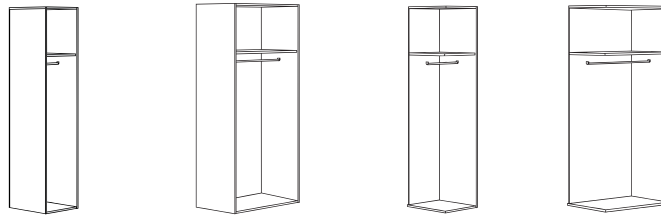

Outside dims.:
height of headboard: 84 cm
height of bed sides: 35 cm
length: + 17.6 cm
width: + 8.8 cm
usable bed inside height: 15.0 cm

Article	Bed, 200 cm long						Bed, 210 cm long						Vertical LED ambience lamp		Horizontal LED ambience lamp					
	140		160		180		140		160		180		Set of 2		for 140 cm width		for 160 cm width		for 180 cm width	
Width in cm	Order no.	Price	Order no.	Price	Order no.	Price	Order no.	Price	Order no.	Price	Order no.	Price	Order no.	Price	Order no.	Price	Order no.	Price	Order no.	Price
Natural oak/hgl. white	7901	-	7911	-	7921	-	7931	-	7941	-	7951	-	7410	-	7440	-	7460	-	7470	-
Oak anth./hgl. white	7903	-	7913	-	7923	-	7933	-	7943	-	7953	-								

Textile leather; set of 2

Carcase in natural oak or oak anthracite, drawer in high-gloss white

Article	Set of cushions				Article	Console with 1 drawer		Base frames, 200 cm long						Mattress, 200 cm long				
	for 140 cm width		for 160 and 180 cm width			HxWxD in cm	35x50x44		80		90		140		80		90	140
HxWxD in cm	Order no.	Price	Order no.	Price	Order no.	Price	Order no.	Price	Order no.	Price	Order no.	Price	Order no.	Price	Order no.	Price	Order no.	Price
white	7744	-	7746	-	Natural oak/hgl. white	7961	-	fixed	8282	8292	8242	8082	8092	8042	8380	8390	8340	
					Oak anth./hgl. white	7963	-	Head and foot section adjustable										
								HR mattress (cold foam)										

Wardrobes

Outside carcass in natural oak or oak anthracite, inside carcass and fittings in polar-white lacquer

Set of 2

Set of 2; LED lamp, 12 V; 6 W; footswitch must be ordered separately (see below)

Article	Wardrobe basic unit				Wardrobe extension unit				Side end slat		LED lamp for side end slat	
	222.3x52x59		222.3x102x59		222.3x50x59		222.3x100x59		222.3x3.3x10		222.3x3.3x10	
HxWxD in cm	Order no.	Price	Order no.	Price	Order no.	Price	Order no.	Price	Order no.	Price	Order no.	Price
Natural oak	9506	-	9526	-	9516	-	9536	-	9606	-	9670	-
Oak anthracite	9507	-	9527	-	9517	-	9537	-	9607	-