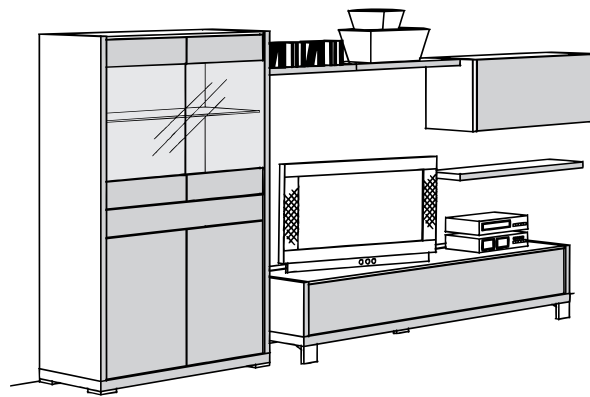

Special combination

Height: approx. 161.1 cm
Width: 370.0 cm
Depth: 54.0 cm

997012	Article:	Carcase/front						Special price:		
		Natural oak/ natural oak	*	Oak anthr./ oak anthr.	*	Natural oak/ high-gl. white	*		Oak anthr./ high-gl. white	*
1	Cabinet 8R	7050		7052		7051		7053	-	
1	TV unit	7320		7322		7321		7323		
1	Wall unit wooden flap	7130		7132		7131		7133		
1	Wall shelf	7210		7212						
2	Wall shelf	7280		7282						

* Please state how many of the articles are required in these columns. Please also note the maximum number of units allowed in each column in the combination.