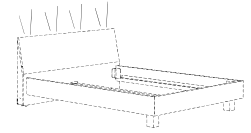

Outside dims.:  
height of headboard: 84 cm  
height of bed sides: 35 cm  
length: + 17.6 cm  
width: + 8.8 cm  
usable bed inside height: 15.0 cm

Article	Bed, 200 cm long						Bed, 210 cm long						Vertical LED ambience lamp		Horizontal LED ambience lamp					
	140		160		180		140		160		180		Set of 2		for 140 cm width		for 160 cm width		for 180 cm width	
Width in cm	Order no.	Price	Order no.	Price	Order no.	Price	Order no.	Price	Order no.	Price	Order no.	Price	Order no.	Price	Order no.	Price	Order no.	Price	Order no.	Price
Natural oak/hgl. white	7901	-	7911	-	7921	-	7931	-	7941	-	7951	-	7410	-	7440	-	7460	-	7470	-
Oak anth./hgl. white	7903	-	7913	-	7923	-	7933	-	7943	-	7953	-								