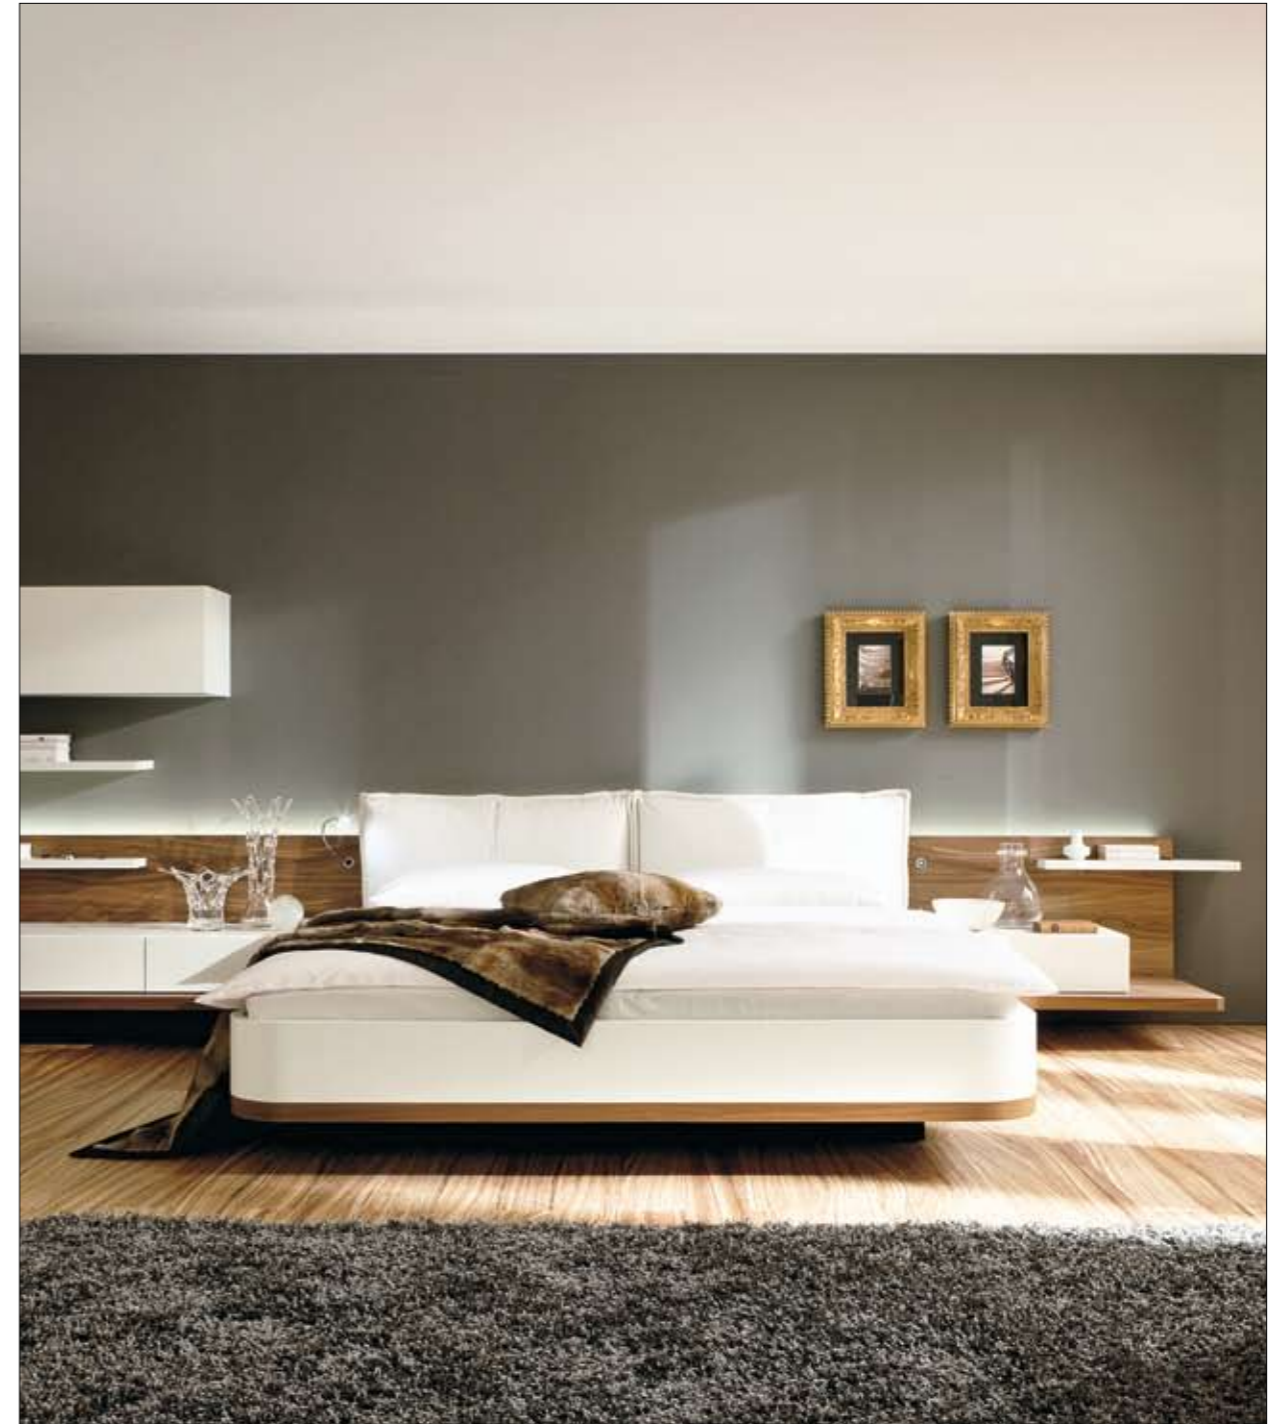

- Light – functional and atmospheric**
- 10 Slide-in and swing-out LED bed reading light
 - 11 Orientating LED bedside lighting with motion sensor
 - 12 Drawer unit with practical LED interior lighting
 - 13 Indirect ambient lighting – highlights the room design

MIOLETTO compact

hülsta 

Relaxed. The comfort of a beautiful bedroom turns your free time into a little holiday. The open mobile side table is always at hand.

Soloist. The free-standing dressing table with lively curves is available in oak anthracite, white lacquer or walnut, with or without mirror.

Adjustable. If you like watching TV in bed, you will love this flat screen bracket that offers perfect viewing, being adjustable in three dimensions. If required, the TV can be concealed behind the sliding door.