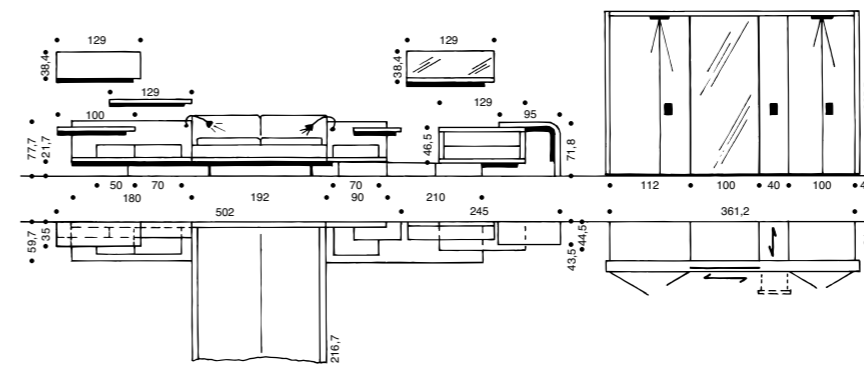

Cushion comfort.

Read, watch TV, have breakfast, chat on the phone – if you want your bed to be more than a simple lying surface, you will appreciate these plump cushions that make sitting

in bed very comfortable. MIOLETTO offers high-quality cushions made from fine fabrics or leather in five colours, either matching the bed or adding fresh accents.