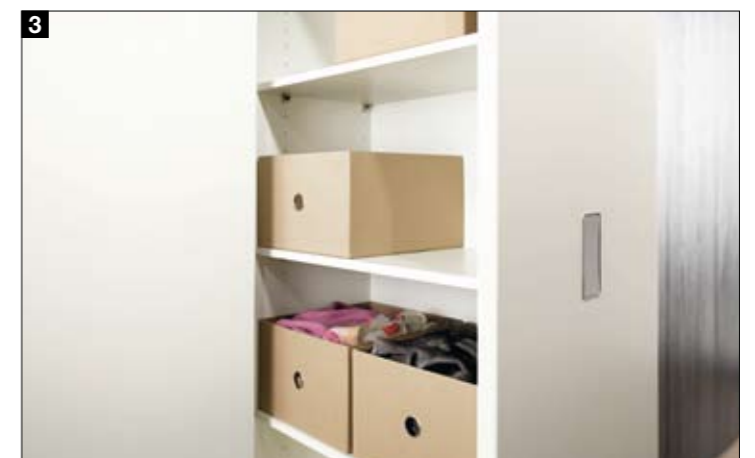

Version: oak anthracite, white lacquer

Slim silhouette with inner values.

Functional pull-out units – irreplaceable in pharmacies and kitchens for a long time – offer perfect and accessible storage for bits and pieces using little floor space.

MIOLETTO has recently discovered this useful helper for the bedroom.

Version: oak anthracite, white lacquer

- 1 Lengthways or crossways – the handbag shelves with metal supports in different sizes provide the perfect space for any bag format.
- 2 Each shoe holder can take two pairs of shoes. Up to three sets of 2 can be fitted into each functional pull-out unit.
- 3 Beloved accessories are always at hand in these beige coloured fabric boxes. A set of two fits on one fitted shelf.