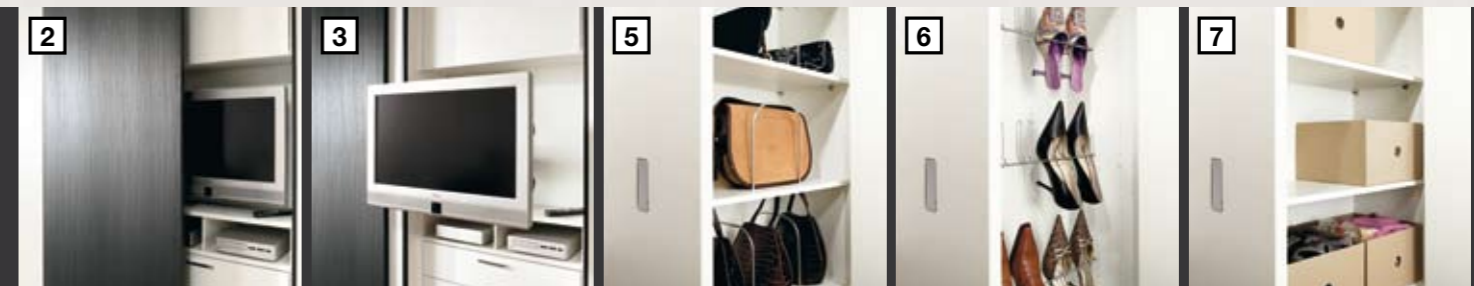

MIOLETTO: the comfort island

MIOLETTO: the practical wardrobe

- 1 Comfortable back cushions: headboard cushions, optionally available in leather
- 2 Mobile table: side table
- 3 Seat and storage: footboard extension
- 4 Two lying heights: standard and comfort
- 5 Bed boxes: visually unobtrusive
- 6 Contemporary storage
- 7 Headboard extensions up to 520 cm
- 8 Practical headboards: overhanging on both sides or finished flush
- 9 Dressing table: as an add-on unit or freestanding