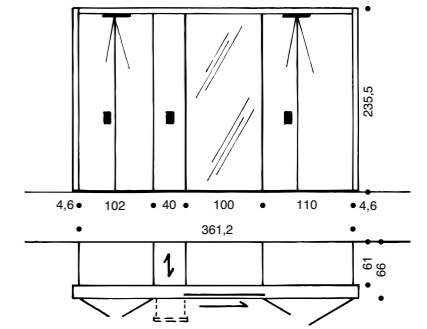

Slim silhouette with inner values.

Functional pull-out units – irreplaceable in pharmacies and kitchens for a long time – offer perfect and accessible storage for bits and pieces using little floor space.

MIOLETTO has recently discovered this useful helper for the bedroom.

Version: oak anthracite, white lacquer