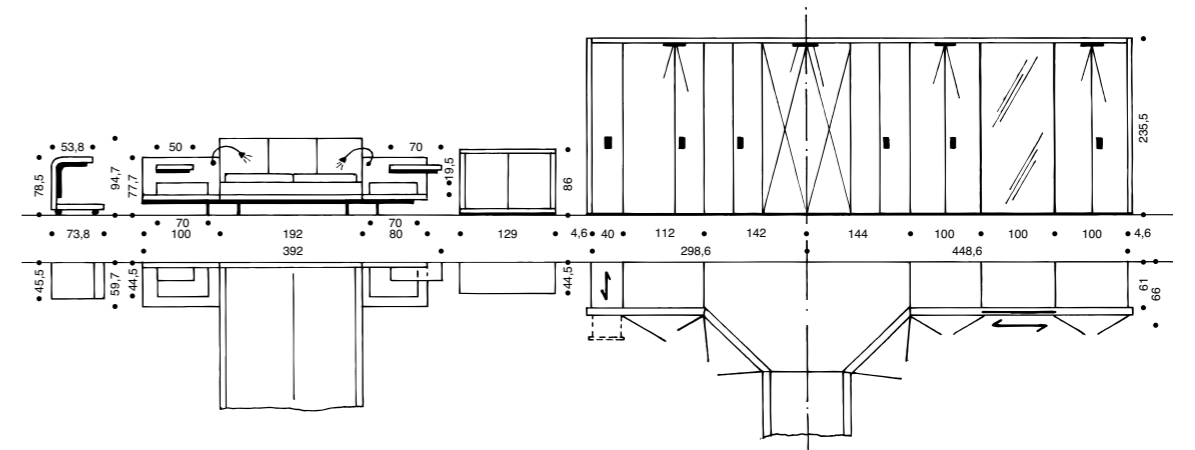

combined sliding / hinged door wardrobes, functional pull-out units and different door widths within a unit.

- 1 No witchcraft: MIOLETTO turns a useless corner into a comfortable walk-in wardrobe, offering unforeseen space and splendid tidiness.
- 2 The bed height is also linked to comfort: if you choose the higher version, you will not only effortlessly get out of bed but also gain additional useful storage space below the bed.
- 3 The lower bed height underlines MIOLETTO's elegant floating effect. The headboard side-extension and the storage shelf turn your bed into a dreamlike comfort island.