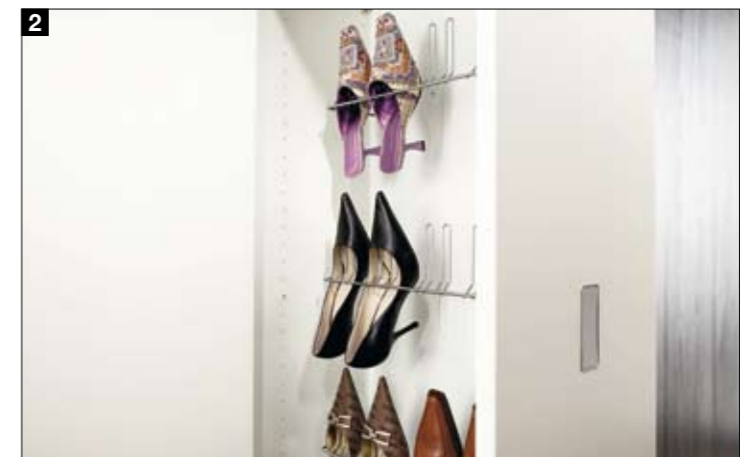

Version: oak anthracite, white lacquer

Slim silhouette with inner values.

Functional pull-out units – irreplaceable in pharmacies and kitchens for a long time – offer perfect and accessible storage for bits and pieces using little floor space.

MIOLETTO has recently discovered this useful helper for the bedroom.

Version: oak anthracite, white lacquer

- 1 Lengthways or crossways – the handbag shelves with metal supports in different sizes provide the perfect space for any bag format.
- 2 Each shoe holder can take two pairs of shoes. Up to three sets of 2 can be fitted into each functional pull-out unit.
- 3 Beloved accessories are always at hand in these beige coloured fabric boxes. A set of two fits on one fitted shelf.