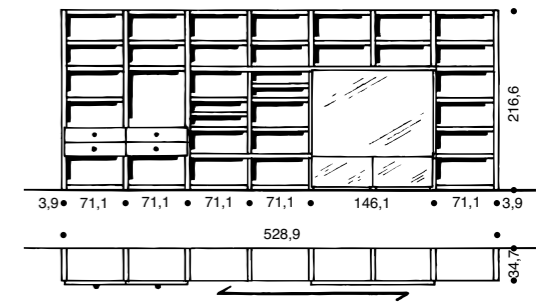

Serenely elegant.

The colour "sand" creates an incredible visual impact. In combination with robust walnut, it provides a discreetly

elegant design. The invisible hülsta SoftGlide ensures a smooth sliding and closing mechanism of the doors.

	White lacquer		Oak mocca		Black lacquered glass
	Sand lacquer		Walnut		Sand lacquered glass
	Structured beech		White lacquered glass		

Version: sand lacquer, sand lacquered glass, walnut