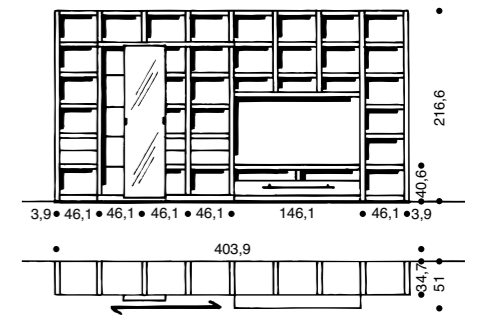

Version: white lacquer, sand lacquered glass, sand lacquer, walnut