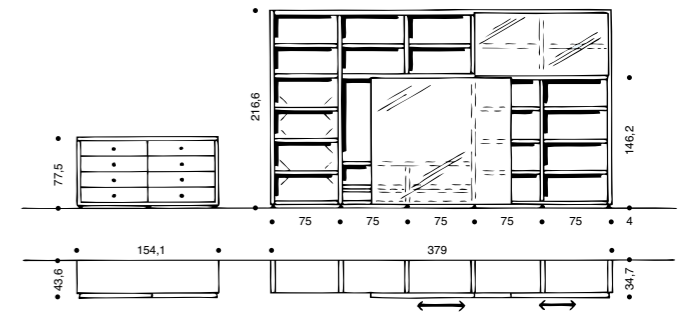

Made by cabinetmakers and inventors.

What doesn't fit simply adapts. And MEGA-DESIGN fits in any room. And that's not the only reason why it fits in many of those small niches: you will not find a better combination

of genuine materials with such an impressive number of patents anywhere else, which is why hülsta furniture is worth more than it costs.

hülsta
ADDED VALUE

All height, width and depth reductions are free of charge!

REDUCTIONS FREE OF CHARGE

* valid for all special productions within our system ranges MEGA-DESIGN and SPECTRUM of the current hülsta type/price list.

Version: walnut, white lacquered glass