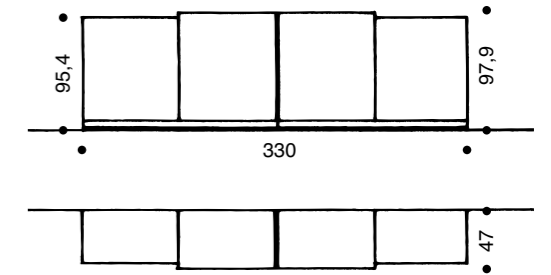

High level television.

The quality of television programmes is sometimes debatable. LILAC's quality and design as well as the outstanding

functionality of the TV sideboard with TV compartment large enough for modern screens are certainly beyond debate.

Version: high-gloss white lacquer, walnut **Living room combination:** MEGA-DESIGN, white lacquer

1. 1 Four angular sliding doors fitted with the new hülsta SoftGlide effortlessly open up the 330 cm wide functional sideboard.
2. 2 Behind the central synchronous angular sliding doors there is an electrically operated telescopic pole for flat screens up to 600 x 200 in compliance with VESA norm.
3. 3 Via a remote control, the pole can be moved upwards by 65 cm. In the case that the doors are not completely opened, this function is electronically disabled.
4. 4 The angular sliding doors on either side can be opened individually. Intelligent cable management ensures that any unsightly equipment remains unseen.