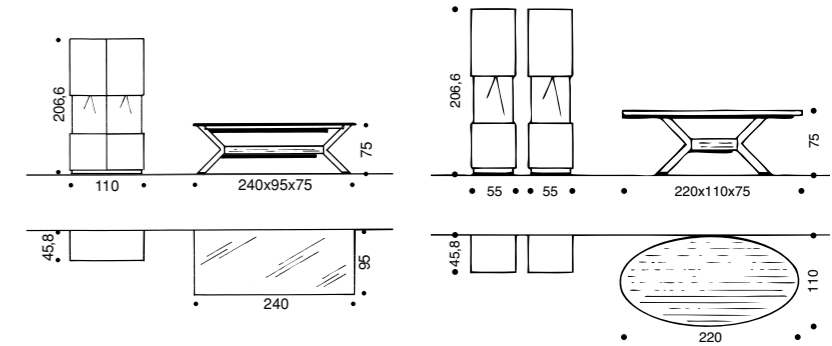

Everything is aglow!

High-gloss surfaces and glass provide you with an enhanced atmosphere in the room that is always changing as a result of the gentle reflections and the constant interplay of light and shade. Even with just 2 LILAC cabinets

and the dining table with the oval or rectangular surface of rear-lacquered glass that also reflects everything it captures, your dining room will soon be radiating an incomparable and fascinating glow, too.

Version: high-gloss white lacquer Table: ET 1100 Chairs: D 13