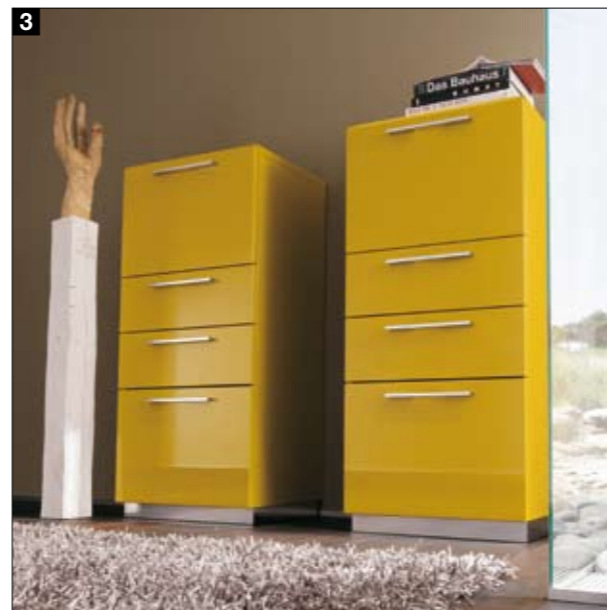

Version: high-gloss white lacquer Table: ET 1100 Chairs: D 13

Touching allowed.

As a result of elaborate craftsmanship, LILAC surfaces are incredibly brilliant and beautiful. hülsta **EverGloss** makes

high-gloss lacquer highly durable and perfectly practical for everyday use.

- 1 The new favourite piece of furniture for your home: 4 Raster LILAC single unit with 6 high-gloss sand lacquered drawers.
- 2 Highly practical and strikingly stylish: the high-gloss saffron lacquered 4 Raster sideboard.
- 3 Perfect partners: high-gloss accent colour lacquered 6 Raster single units with plinth.
- 4 The drawers, which are slightly set back between the high-gloss sliding doors are available in high-gloss lacquer or walnut.
- 5 The 6 Raster single unit is available in 55 cm or 110 cm widths and comes with a flap plus 3 drawers at the bottom or with one, visually divided, door.
- 6 Opening the flap turns the unit into a little bureau. A strong bracket ensures the necessary stability. A stunning combination of functionality and style: finished in high-gloss on the outside and walnut on the inside.