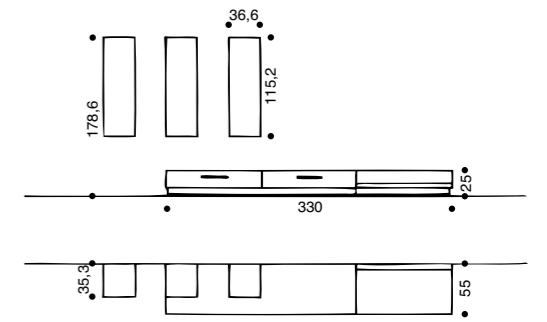

Right at the top.

Everything is different with LILAC. It quite honestly exceeds your expectations and it even seems to defy gravity. Cabinets hang on the wall that you would normally place on the ground and you won't find even larger units

below them, only a minimal arrangement. If you have always been different from the rest, now you can also do things differently.

Version: walnut, high-gloss black lacquer, high-gloss white lacquer