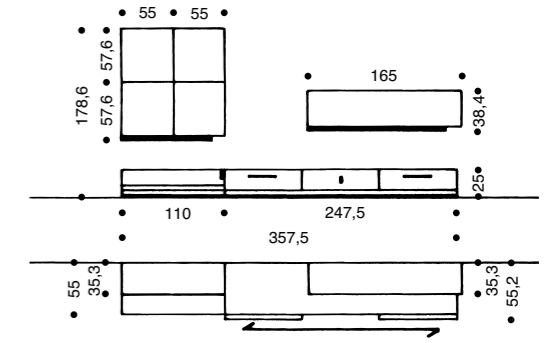

Pushing forward into new dimensions.

LILAC is an extraordinary design. Revolutionary high-gloss lacquers and adventurous proportions, extravagant visual effects and clean aesthetics give this range a distinctive flair.

Innovative idea – the 1 Raster shallow lowboard with sliding doors and recessed drawer.