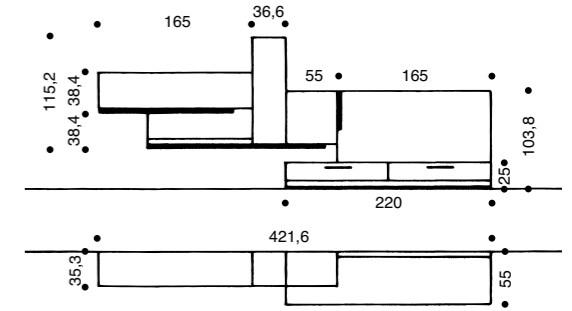

A clear commitment to colour.

If you love exclusive style, then show it. The LILAC colour range allows you to give your living environment a distinctive character. Striking colour accents can be added to the

homely finishes. EverGloss provides highly resistant surfaces with an incredible brilliance and depth effect.

	Walnut		High-gloss cream lacquer		Accent colour: High-gloss ruby red lacquer
	High-gloss white lacquer		High-gloss black lacquer		Accent colour: High-gloss saffron lacquer
	High-gloss brown-black lacquer		High-gloss sand lacquer		

Version: walnut, high-gloss brown-black lacquer, high-gloss saffron lacquer **Coffee table:** CT 90 **Dining table:** ET 1500 **Chairs:** D 18 plus