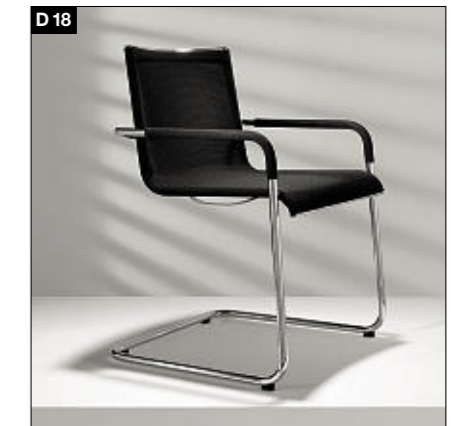

D18 Free-swinging chair
Legs: high-gloss chrome/matt chrome, with
and without metal armrests, seat and backrest
covered with shaped knit fabric (transparent
non-see-through seat).