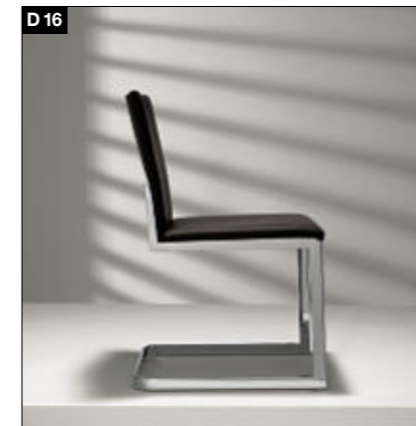

D2 Free-swinging chair
Legs: aluminium-coloured powder-coated/
 high-gloss chrome/matt chrome/black chrome
 2 back rest heights, 2 armrest versions.
Optional: Easy-glider function (back rest tilt
 changeable with weight transfer).

D 4-Bench
Legs: solid wood, 4 widths, 2 back rest heights, 1 armrest version in appropriate wood finish, permanently-elastic braided strap suspension.

D 15-Bench system
 Solitary benches with/without backrest, solitary benches with storage space on side, bench with integrated corner, corner bench. Simple and clean lines, elegant look. High comfort and the possibility to place it anywhere in the room.

D7 Free-swinging chair
Legs: aluminium-coloured powder-coated/
 high-gloss chrome/matt chrome/black chrome
 2 back rest heights, 2 armrest versions,
 back rest with slight tilt function.

D16 Chair model with and without armrest/bar stool
Legs: bentwood seat or upholstered seat on a
 metal frame. Frame made from rectangular tubular
 steel (high-gloss chrome/matt chrome). Bar stool
 optional with back support or back rest.

D19 Arm chair
 Seat frame with woven strap spring base, high
 quality PU cold foam upholstery, springy
 backrest, cotton piping.

D20 Phenomenally individual. Incredibly comfortable.
 2 different chair models: D 20 with solid wood
 frame or completely covered in leather. 2 different
 backrest heights, 2 seat widths (standard: 44/46
 cm / comfort: 48/50 cm), 3 seat firmness levels
 (firm – medium – soft), 2 armrest versions (without
 armrests, with closed upholstered armrest or with
 open wooden armrest).